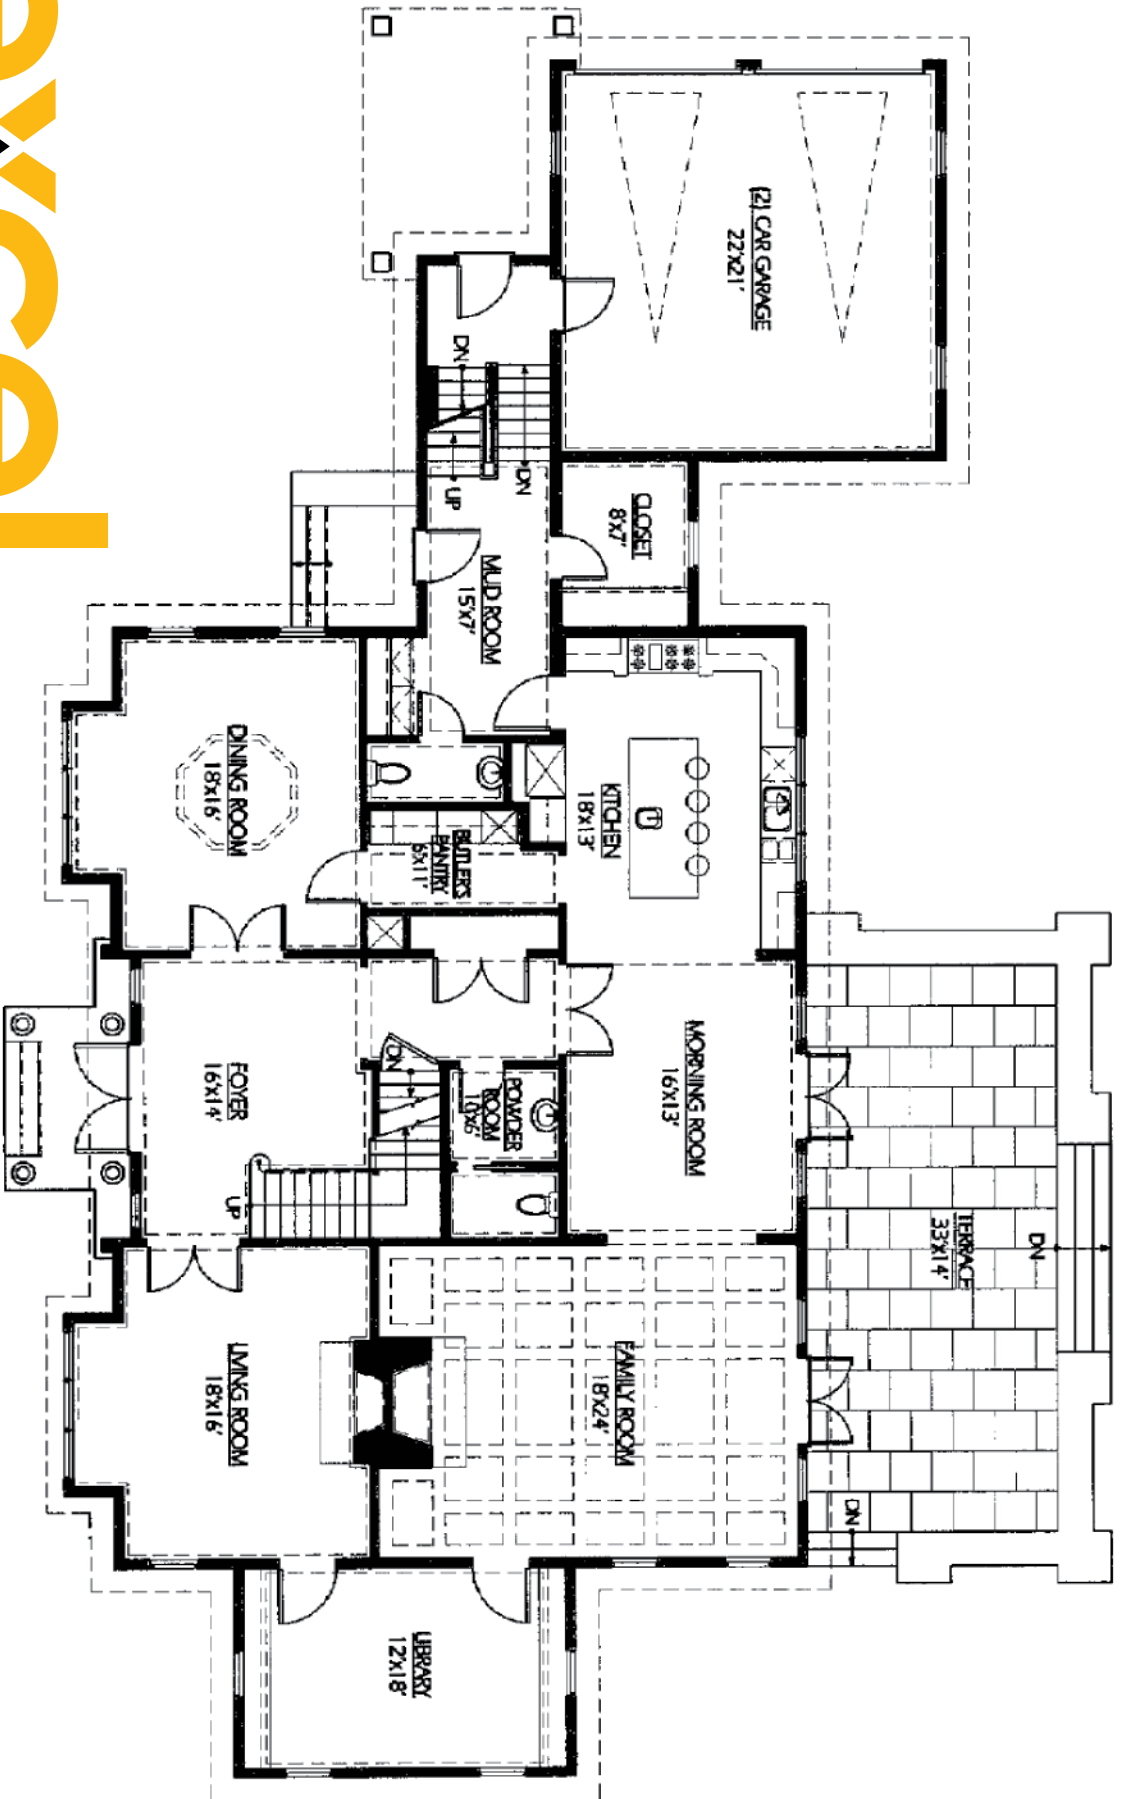

excel HOMES

FIRST FLOOR

Total : 2487 SF

Garage : 462 SF